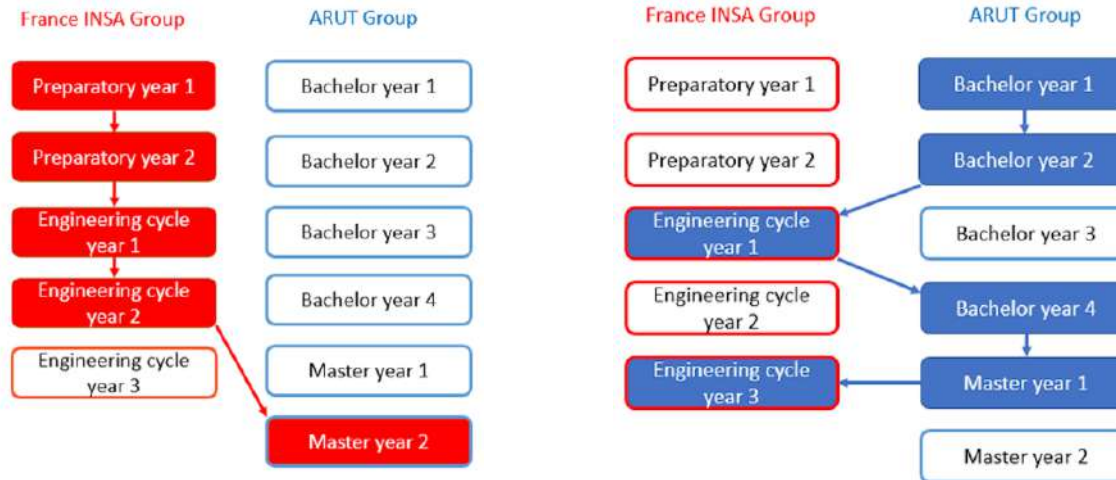

Insa Toulouse:

Biological engineering

Applied mathematics

Mechanical engineering

Automatic control and electronics

Chemical engineering and environment

Applied physics

Civil engineering

Computer science and networks engineering

DOUBLA DIPLOMA

Double diploma

✓ Organizare studii :

- **Studenti francezi : 4 an Franta + ultimul an Romania**
- **Studenti Romani : 2 ani in Romania - anul 3 ani in Franta – ani 4 in Romania - 5 in France**